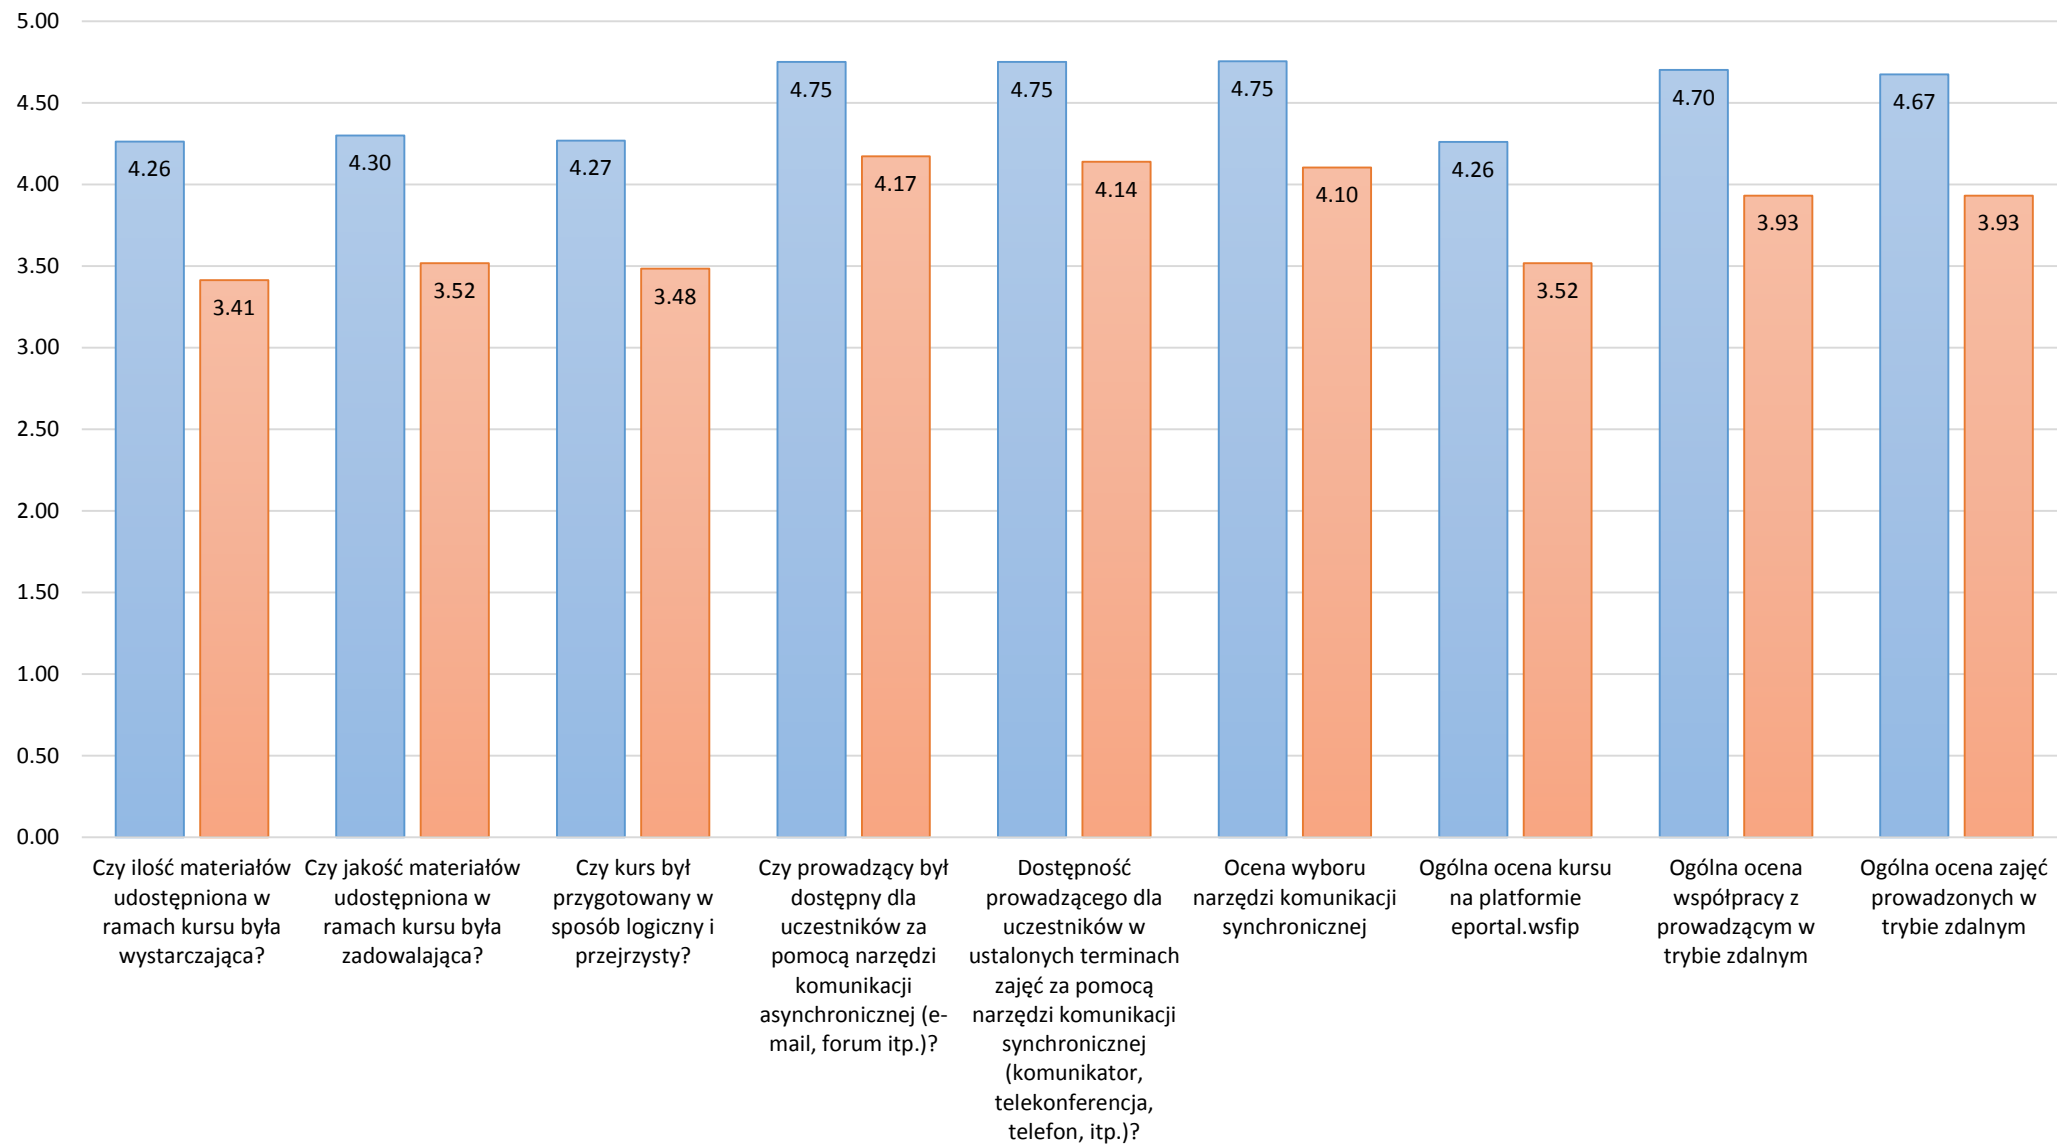


A close-up photograph of a hand holding a blue pencil, writing on a document. The document features a grid pattern of small circles, some of which are filled with brown ink. The background is softly blurred, showing a desk with a lamp and other papers. The text is overlaid in the center of the image.

OCENA OGÓLNA ZAJĘĆ
PROWADZONYCH W TRYBIE
ZDALNYM wg kierunków: Logistyka

Logistyka ocena zajęć zdalnych

Ocena kadry Logistyka