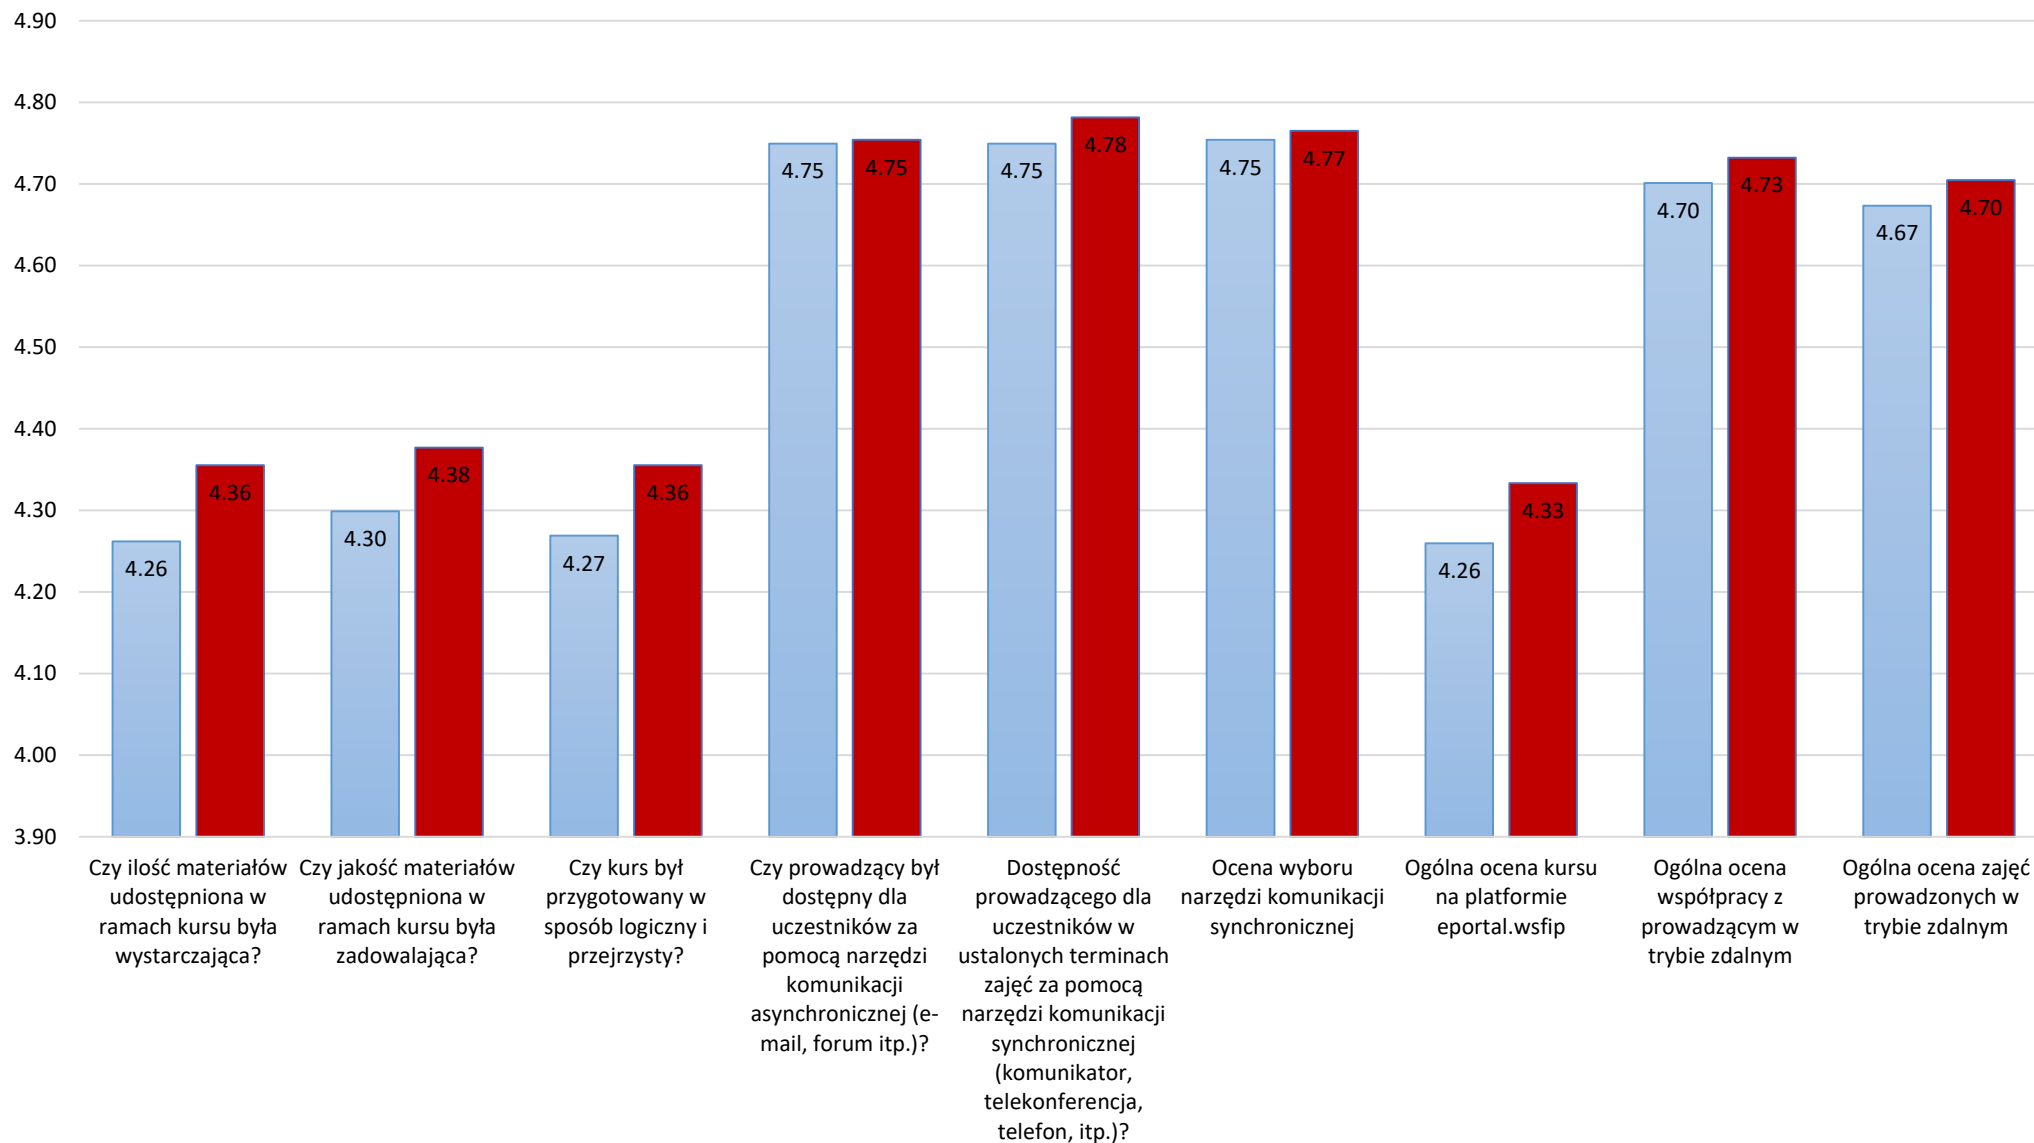

Bezpieczeństwo wewnętrzne- ocena zajęć zdalnych